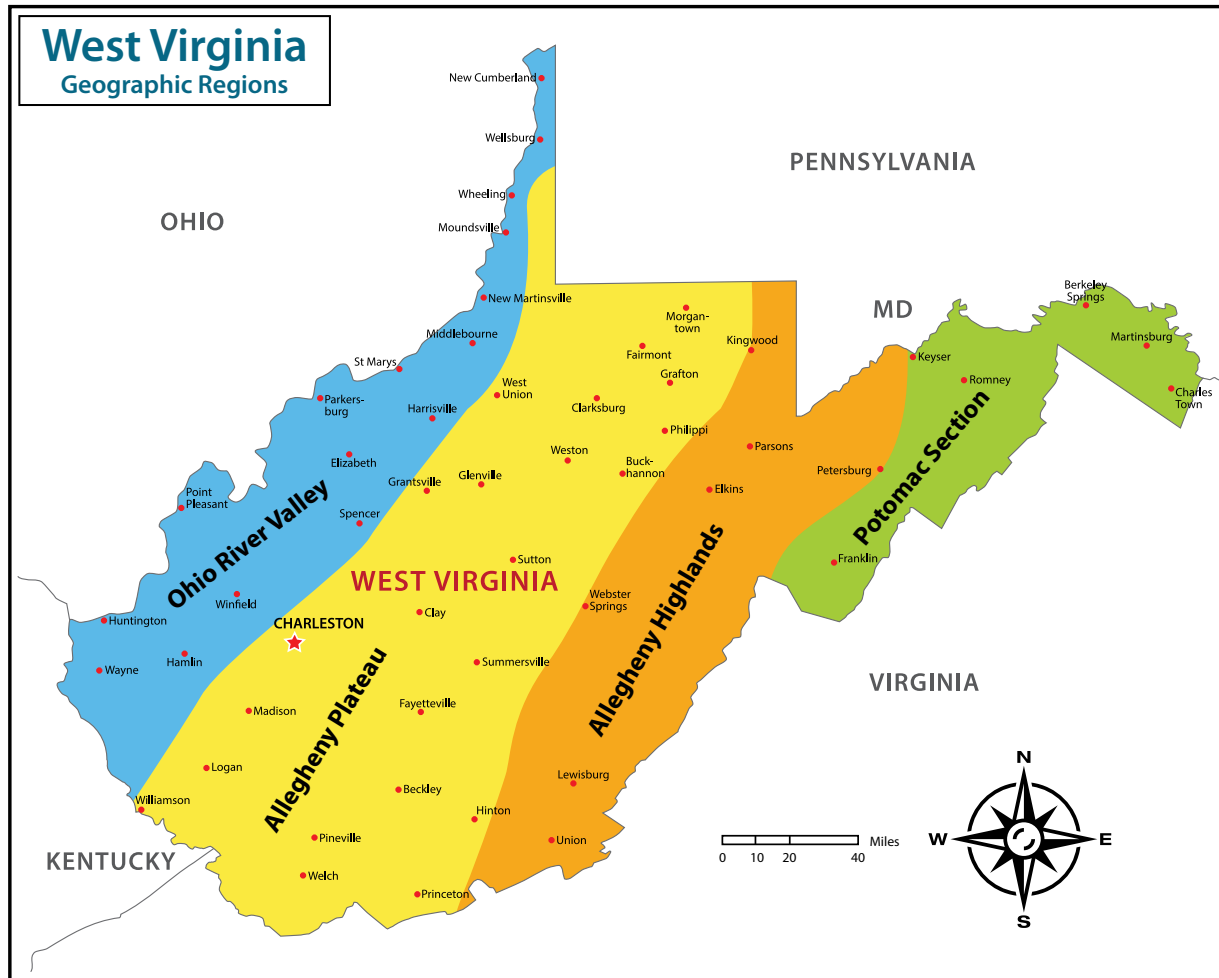

Natural Resources

SS.3.24—Identify the four physical geographic regions of West Virginia, the major communities and the natural resources found within each region.

Directions: Match each region with a natural resource.

West Virginia History

- | | | |
|--|---------------------------------------------------------|------------------|
| | 1. The Allegheny Highlands have mountains and trees. | A soil |
| | 2. The Allegheny Plateau has many mines. | B coal |
| | 3. The Ohio River Valley is right along the Ohio River. | C water |
| | 4. The Potomac Section has farmland and orchards. | D logging |